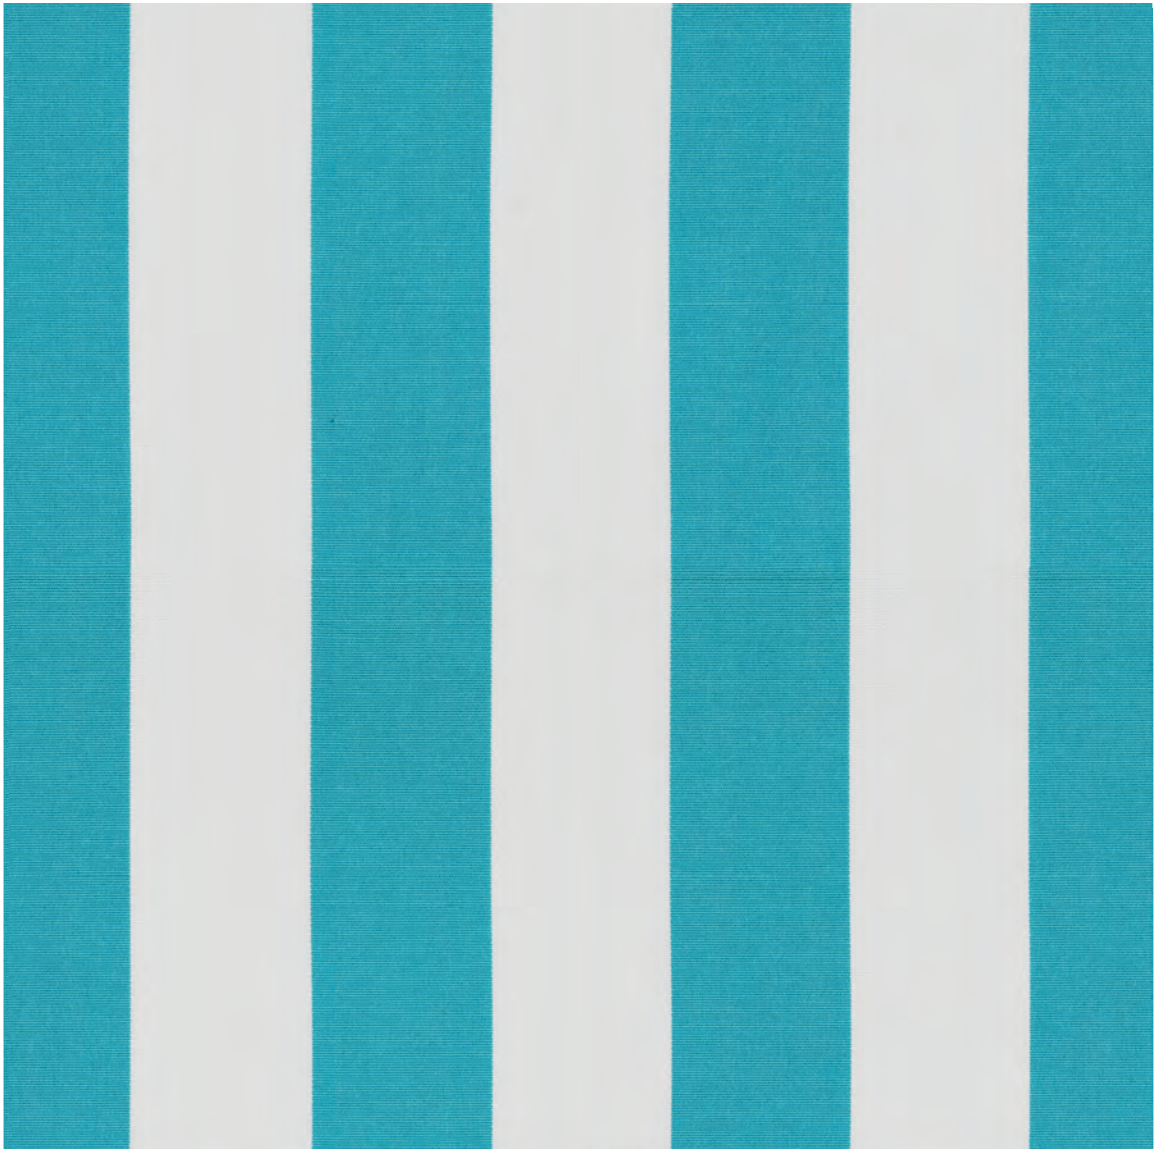

CASCADIA

OUTDOOR CUSHIONS

Ocean Drive Aruba

Fabric Scale and Color Representation

The fabric image is a digital representation. Actual color of fabric may not be exact as not all computer monitors are calibrated the same. Fabric image is not to scale and does not represent the actual pattern repeat of the fabric. For more detailed information on your Tempotest fabric please visit <https://www.tempotesthome.com/> We recommend ordering fabric samples from Tempotest, before placing your order with Cascadia Outdoor Cushions.

www.CascadiaOutdoorCushions.com