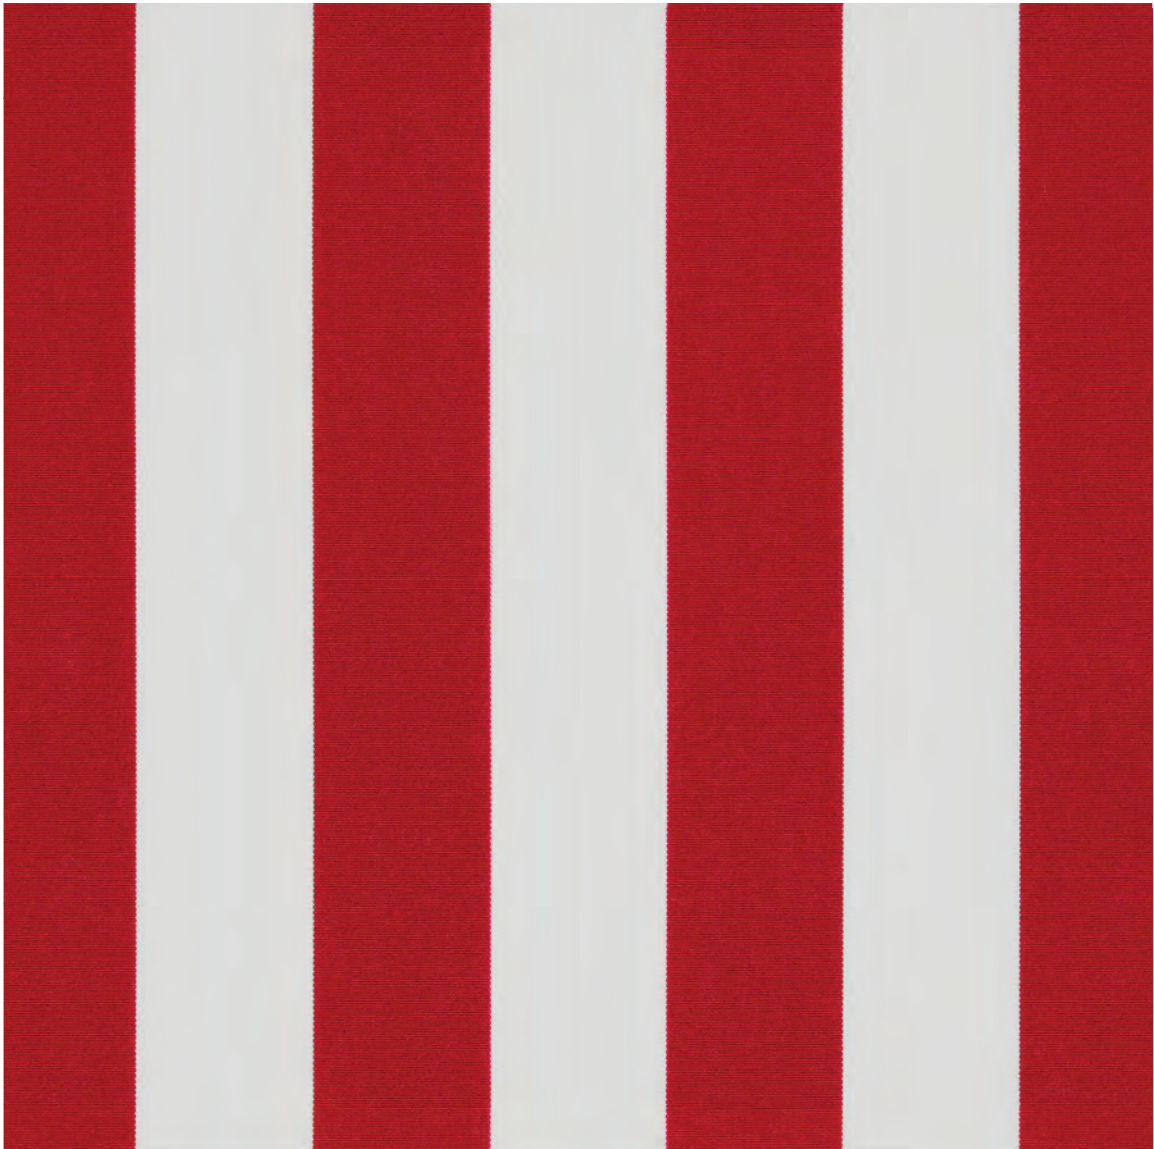

Ocean Drive Candy Cane

Fabric Scale and Color Representation

The fabric image is a digital representation. Actual color of fabric may not be exact as not all computer monitors are calibrated the same. Fabric image is not to scale and does not represent the actual pattern repeat of the fabric. For more detailed information on your Tempotest fabric please visit <https://www.tempotesthome.com/> We recommend ordering fabric samples from Tempotest, before placing your order with Cascadia Outdoor Cushions.

www.CascadiaOutdoorCushions.com