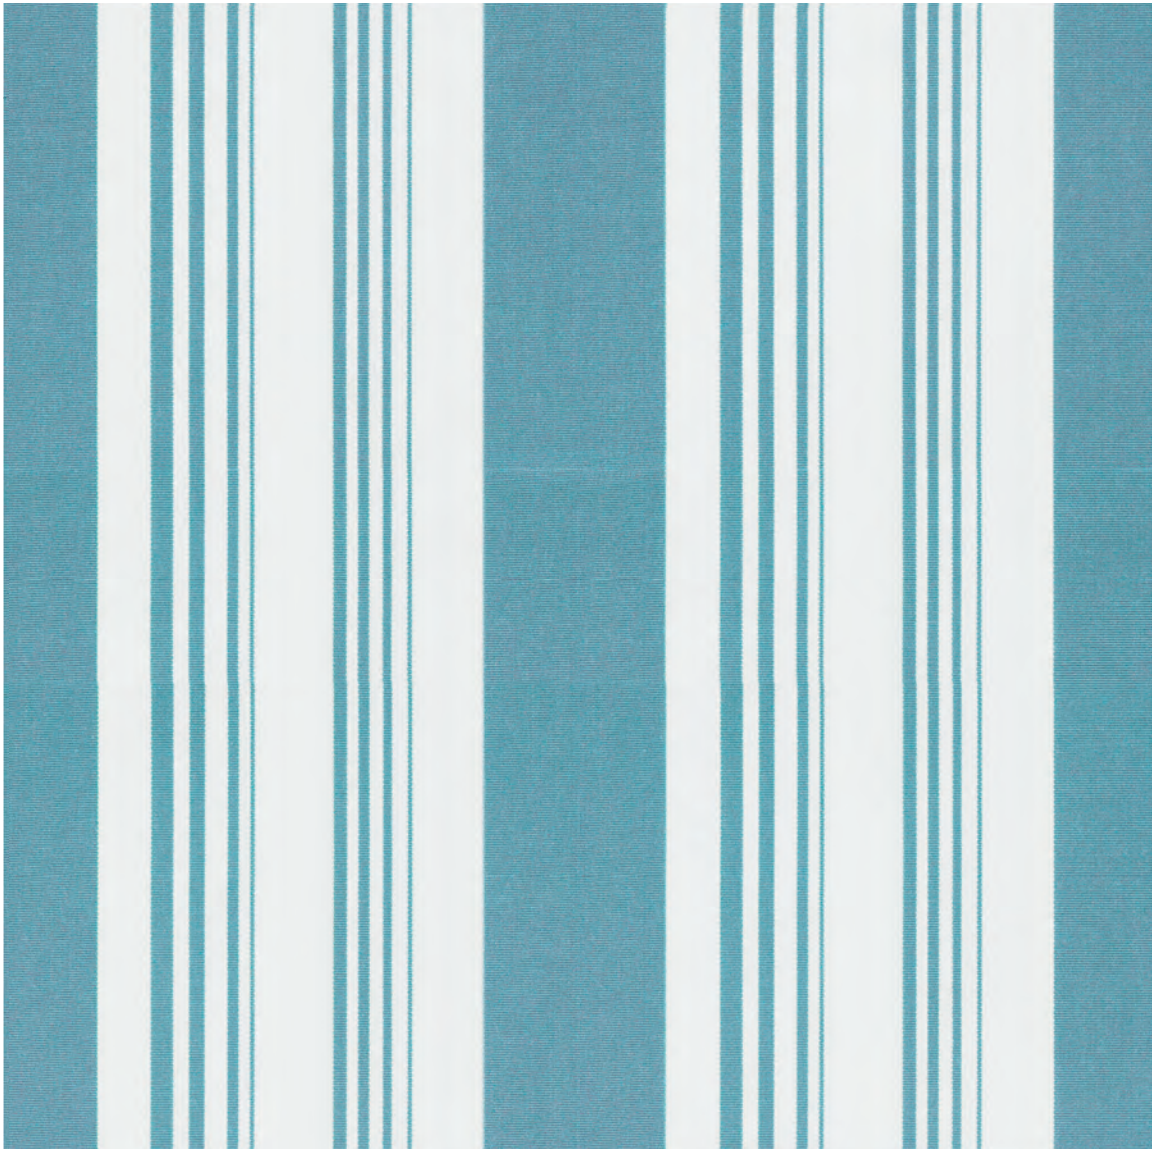

CASCADIA

OUTDOOR CUSHIONS

Novella Sky

Fabric Scale and Color Representation

The fabric image is a digital representation. Actual color of fabric may not be exact as not all computer monitors are calibrated the same. Fabric image is not to scale and does not represent the actual pattern repeat of the fabric. For more detailed information on your Tempotest fabric please visit <https://www.tempotesthome.com/> We recommend ordering fabric samples from Tempotest, before placing your order with Cascadia Outdoor Cushions.

www.CascadiaOutdoorCushions.com