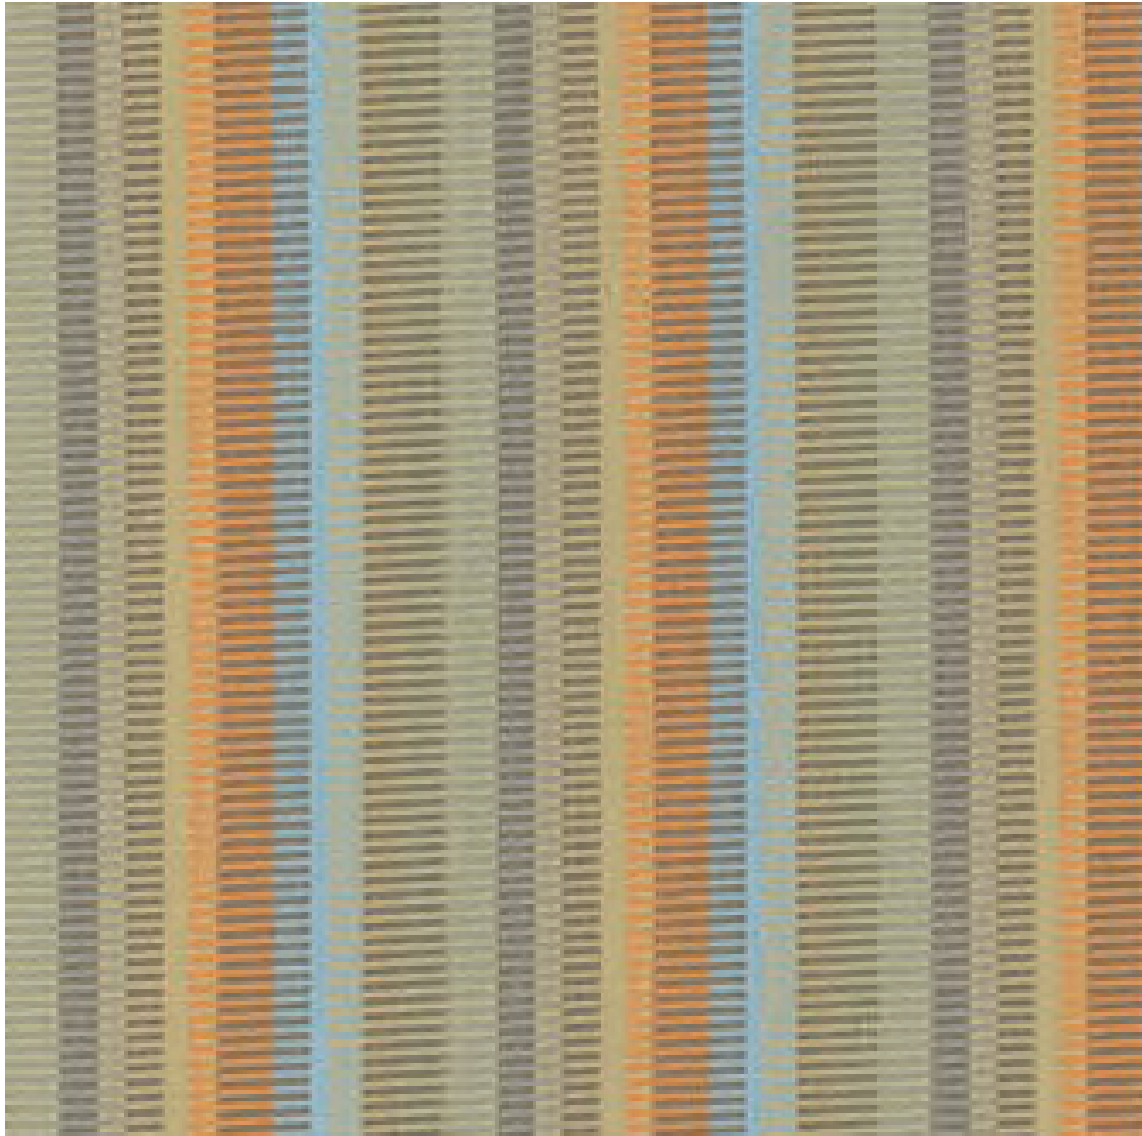

Fredda Oceanside

Fabric Scale and Color Representation

The fabric image is a digital representation. Actual color of fabric may not be exact as not all computer monitors are calibrated the same. Fabric image is not to scale and does not represent the actual pattern repeat of the fabric. For more detailed information on your Tempotest fabric please visit <https://www.tempotesthome.com/> We recommend ordering fabric samples from Tempotest, before placing your order with Cascadia Outdoor Cushions.

www.CascadiaOutdoorCushions.com