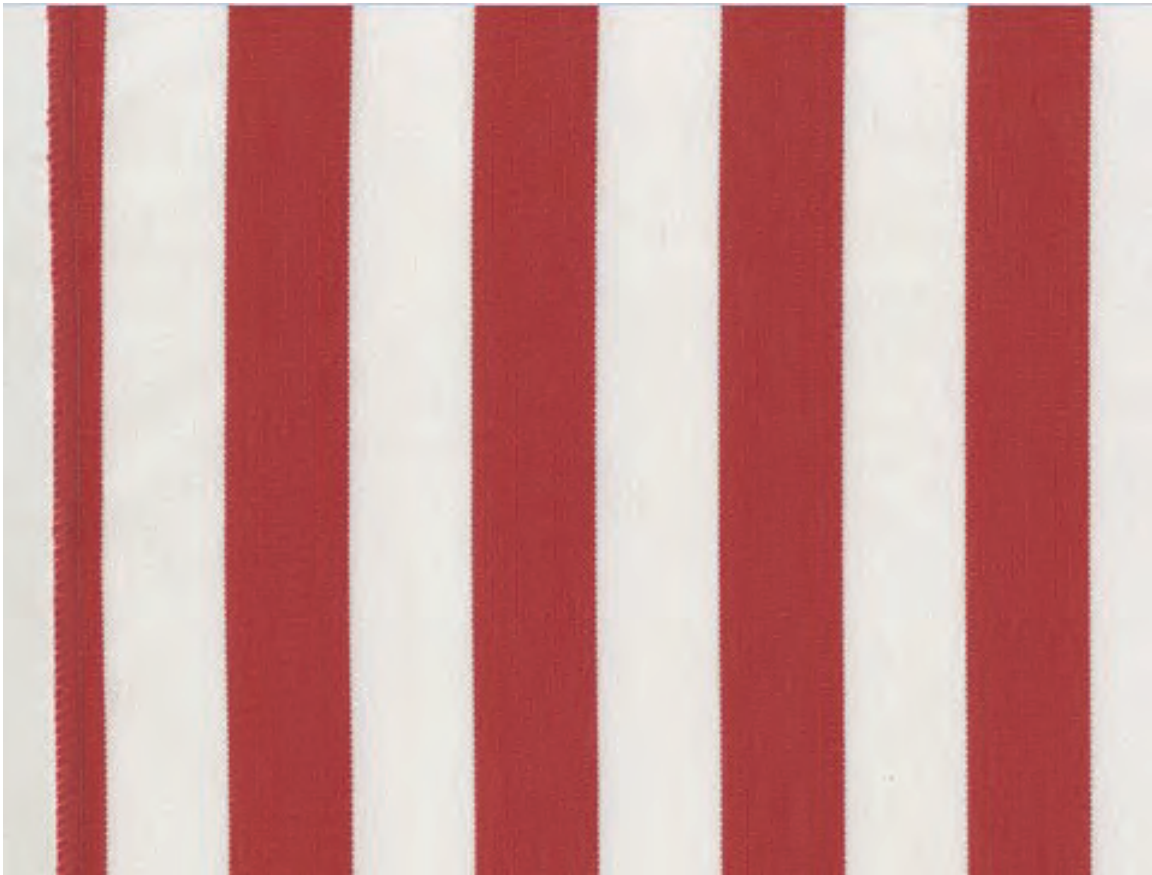

Surfside Candy Cane

Fabric Scale and Color Representation

The fabric image is a digital representation. Actual color of fabric may not be exact as not all computer monitors are calibrated the same. Fabric image is not to scale and does not represent the actual pattern repeat of the fabric. For more detailed information on your Tempotest fabric please visit <https://www.tempotesthome.com/> We recommend ordering fabric samples from Tempotest, before placing your order with Cascadia Outdoor Cushions.

www.CascadiaOutdoorCushions.com