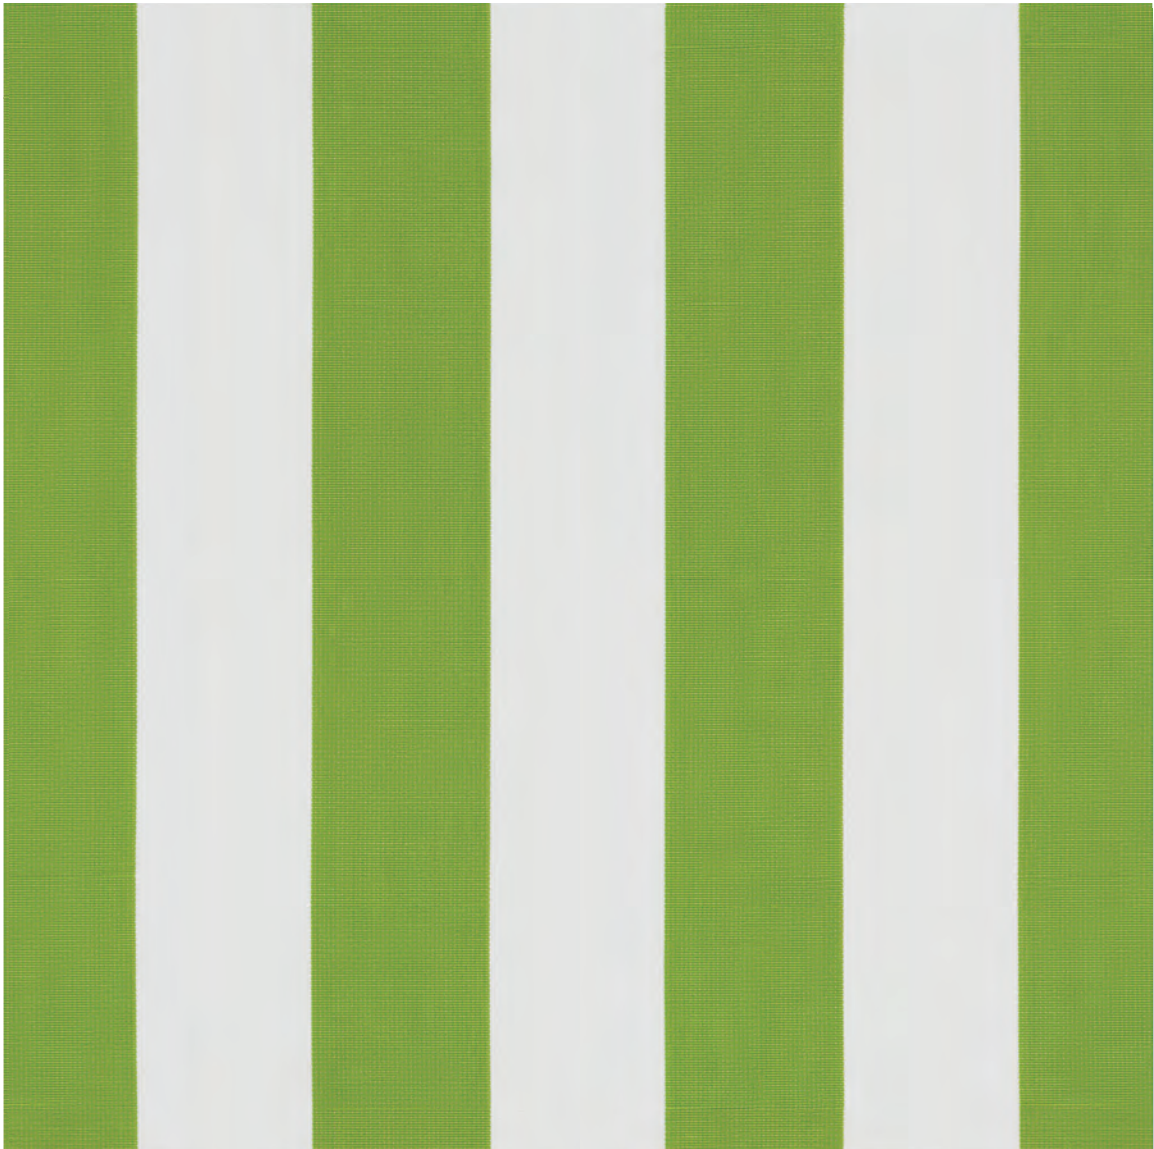

Ocean Drive Margarita

Fabric Scale and Color Representation

The fabric image is a digital representation. Actual color of fabric may not be exact as not all computer monitors are calibrated the same. Fabric image is not to scale and does not represent the actual pattern repeat of the fabric. For more detailed information on your Tempotest fabric please visit <https://www.tempotesthome.com/> We recommend ordering fabric samples from Tempotest, before placing your order with Cascadia Outdoor Cushions.

www.CascadiaOutdoorCushions.com