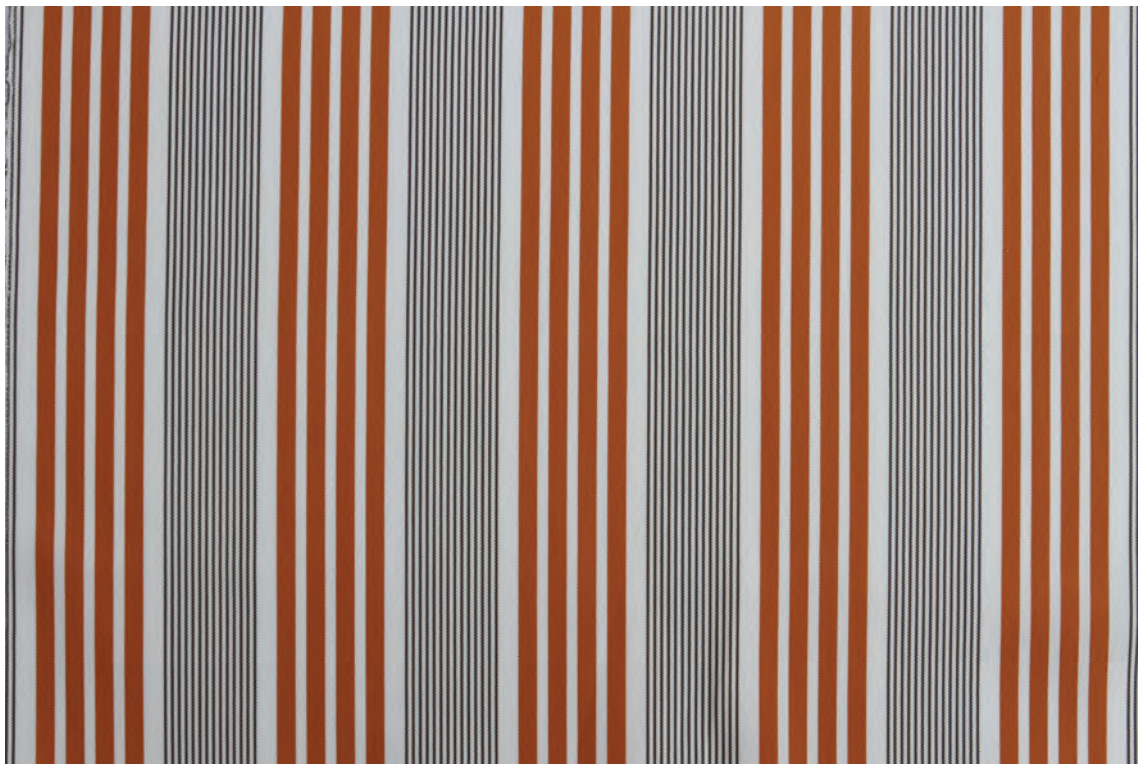

CASCADIA

OUTDOOR CUSHIONS

Newport Clay

Fabric Scale and Color Representation

The fabric image is a digital representation. Actual color of fabric may not be exact as not all computer monitors are calibrated the same. Fabric image is not to scale and does not represent the actual pattern repeat of the fabric. For more detailed information on your Tempotest fabric please visit <https://www.tempotesthome.com/> We recommend ordering fabric samples from Tempotest, before placing your order with Cascadia Outdoor Cushions.

www.CascadiaOutdoorCushions.com